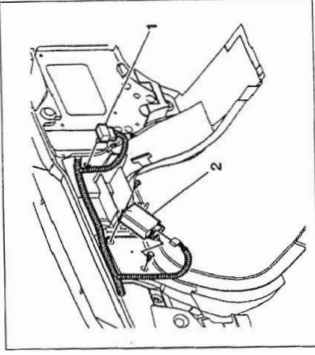

LUKOT SUOMI-VANIA WHOTOI

Legend
 (1) Power Door Lock Relay
 (2) Remote Control Door Lock Receiver
 Figure 2—Remote Control Door Lock Receiver

REMOTE CONTROLLER

DOOR WHI	S	A	TAN	DD UNLOCK
LOCK LIGHT	P	B	WHI	OD UNLOCK
HORN LIGHT	GRN	P	C	PRL
GND	BLK	N	D	PRL
SEC. LAMP	WHI	M	E	ORW BATTERY
STOP LAMP	WHI	L	F	
DOOR	GRY	K	G	
IGN	PNK	J	H	