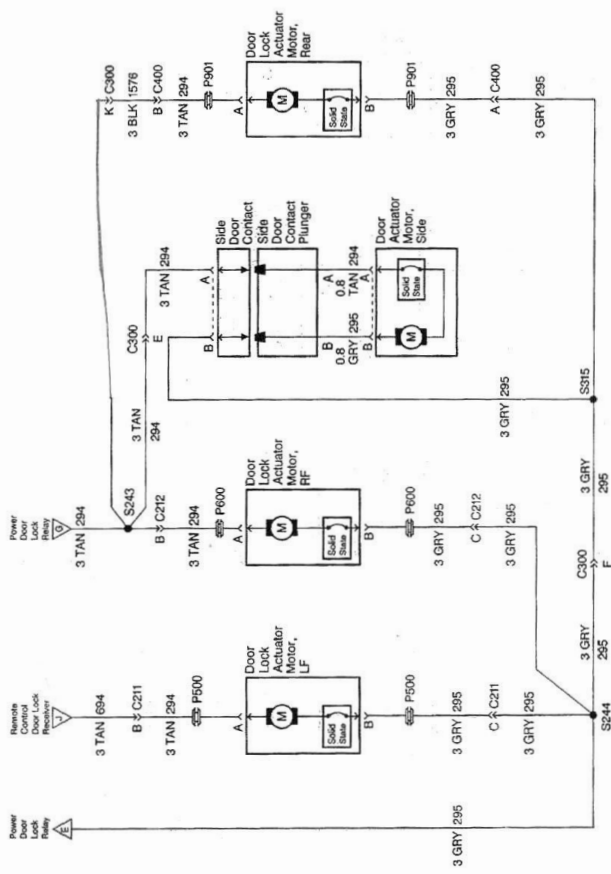

LUKOT SUOMI-VANIA WHOTOI

Legend
 (1) Power Door Lock Relay
 (2) Remote Control Door Lock Receiver
 Figure 2—Remote Control Door Lock Receiver

REMOTE CONTROLLER

DOOR WHI	S	A	TAN	DD UNLOCK
LOCK LIGHT	P	B	WHI	OD UNLOCK
HORN LIGHT	GRN	P	C	PRL
GND	BLK	N	D	PRL
SEC. LAMP	WHI	M	E	ORW BATTERY
STOP LAMP	WHI	L	F	
DOOR	GRY	K	G	
IGN	PNK	J	H	

08D-2

1. PAIN. KULLJOVI AJUKI
2. PAIN. MUST OVEST AJUKI