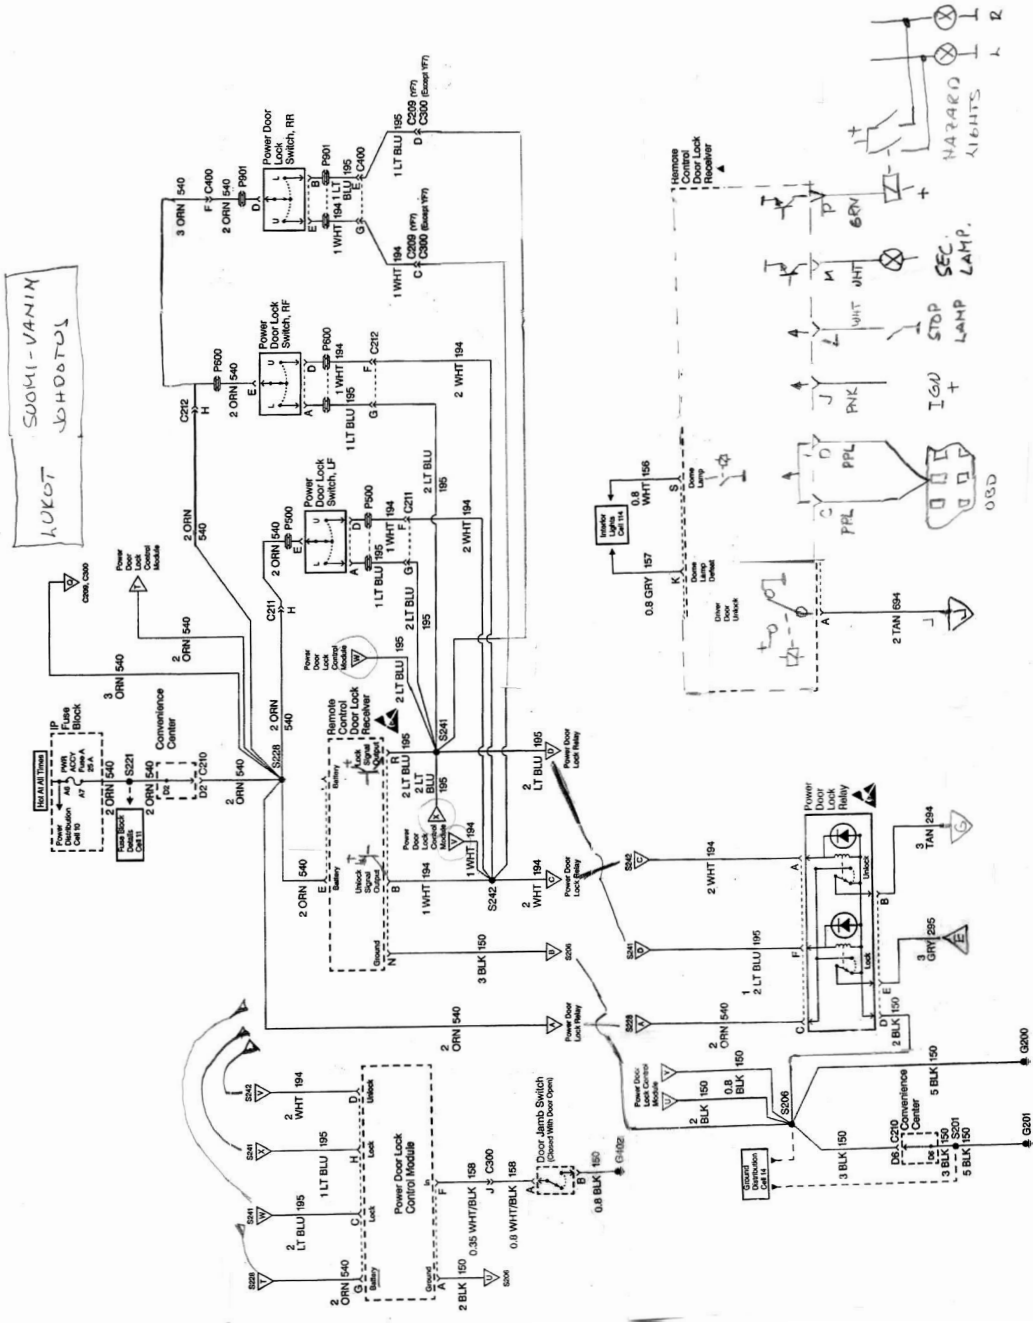

LUKOT SUOMI-VANIA WHOTOI

Legend
 (1) Power Door Lock Relay
 (2) Remote Control Door Lock Receiver
 Figure 2—Remote Control Door Lock Receiver

REMOTE CONTROLLER

DOOR WHI	S	A	TAN	DD UNLOCK
LOCK LIGHT	P	B	WHI	OD UNLOCK
HORN LIGHT	GRN	P	C	PRL
GND	BLK	N	D	PRL
SEC. LAMP	WHI	M	E	ORW BATTERY
STOP LAMP	WHI	L	F	
DOOR	GRY	K	G	
IGN	PNK	J	H	

08D-2

1. PAIN. KULLJOVI AJUKI
2. PAIN. MUST OVEST AJUKI